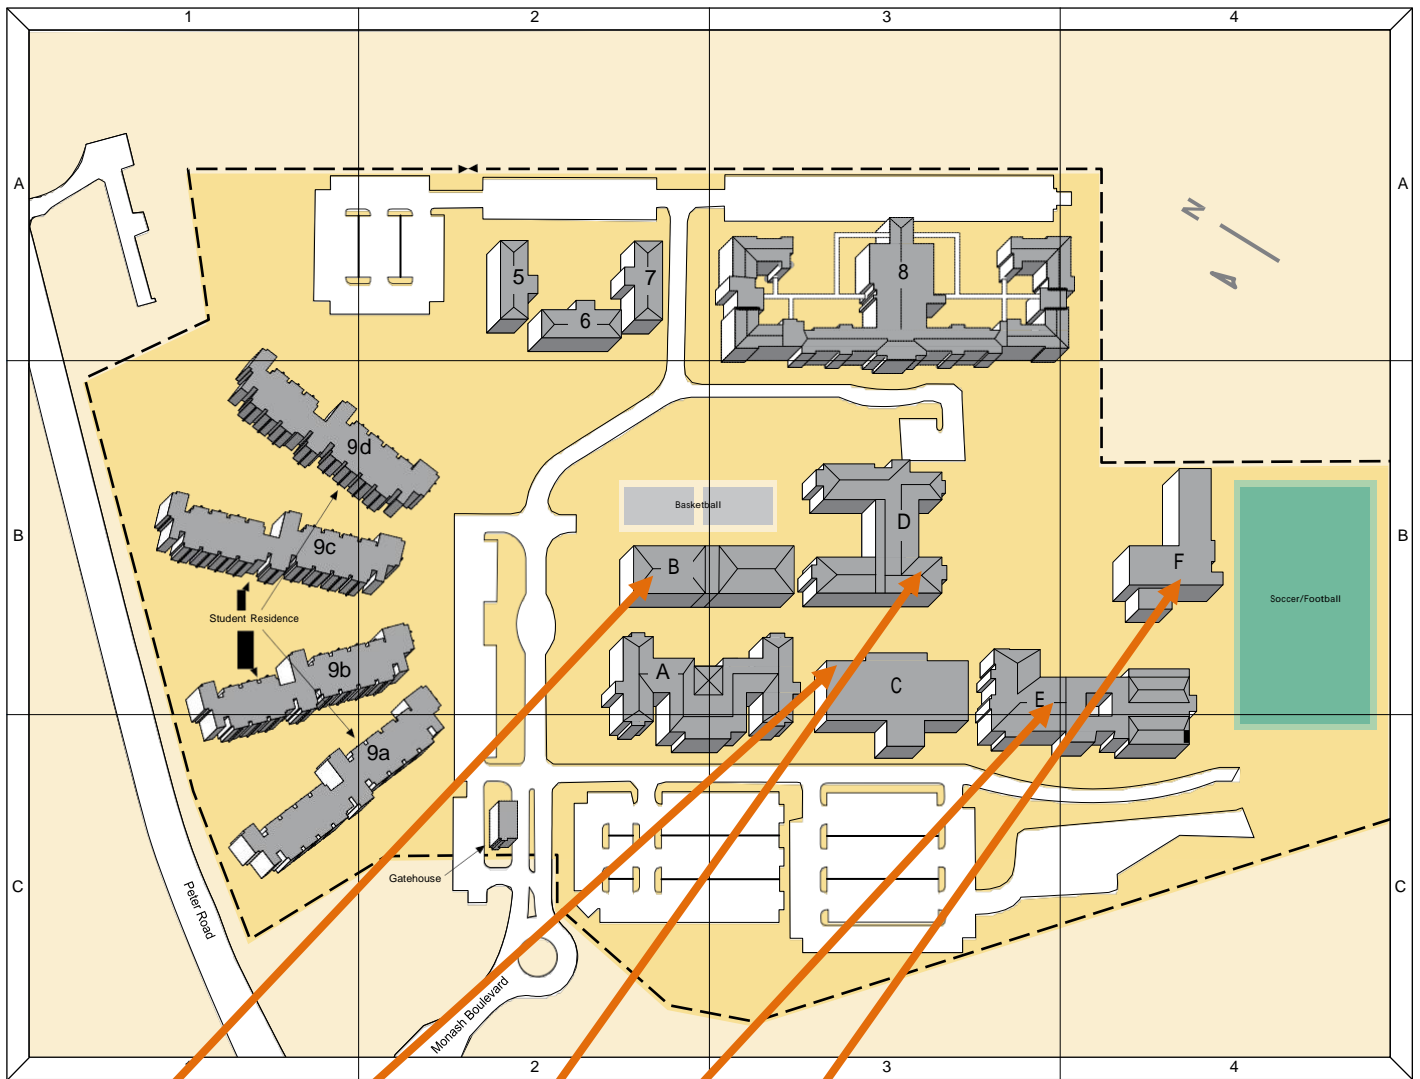

PC Laboratory and Printer locations

Building B –

PC Labs: 1st floor:
 1 (seats 17),
 2 (seats 24) and
 3 (seats 24)
 Geography Lab (seats 20)
4 Student Printers

Building C –

PC labs: 1st floor:
 7 (seats 64) and
 8 (seats 64)

Building D –

PC Labs: 1st floor:
 5 (seats 25) and
 6 (seats 25)

Building E – Library

Library: ground floor, 1st floor and
 2nd floor PC areas
7 Student Printers

Building F – Monash Africa Centre

PC Labs: 1st floor:
 9 (seats 64),
 10 (seats 64) and
 11 (seats 64)

24-hours labs: Building D - grnd floor and Residence